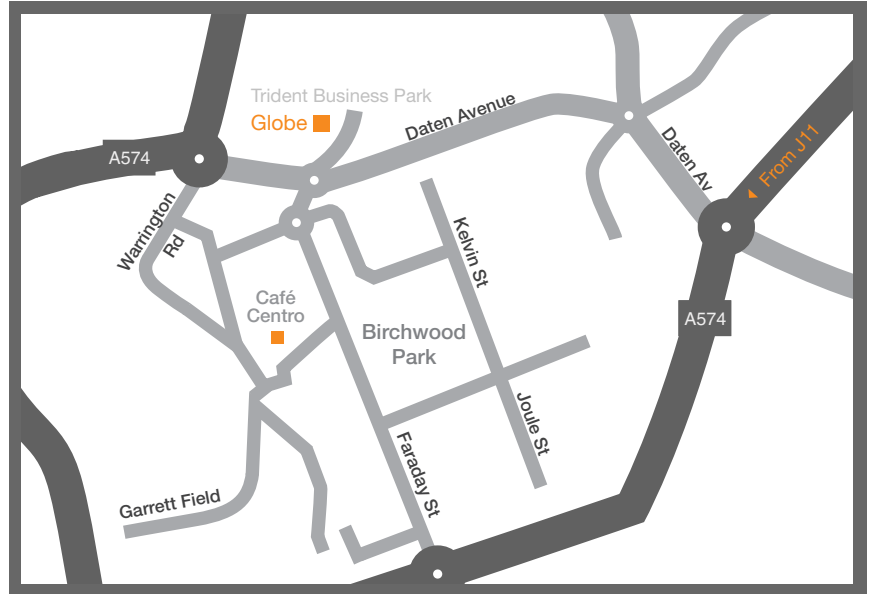

road map

directions.

from the M6 travelling south

Travelling south on the M6, turn left onto the M62 at junction 21A towards Manchester.

Take the slip road at next junction 11. Turn right on the only available road. At next roundabout turn right, 3rd exit.

At next roundabout take the second exit Datan Avenue.

At next roundabout take 3rd exit into Trident Business Park and turn left into first car park.

Park on designated Globe bays only.

from the M6 travelling north

Travelling North on the M6 turn right at Junction 21A onto the M62 towards Manchester.

Take the slip road at next junction 11. Turn right on the only available road. At next roundabout turn right, 3rd exit.

At next roundabout take the second exit Datan Avenue.

At next roundabout take 3rd exit into Trident Business Park and turn left into first car park.

Park on designated Globe bays only.

from Manchester

Join the M602 at the end of Regent Road A57. Continue along the M602 which changes into the M62 towards Liverpool.

Take the slip road at next junction 11. Turn left on the only available road. At next roundabout turn right, 3rd exit.

At next roundabout take the second exit Datan Avenue.

At next roundabout take 3rd exit into Trident Business Park and turn left into first car park.

Park on designated Globe bays only.

from the M60

Travelling along the M60 from either direction, join the M62 at Junction 12, heading towards Liverpool.

Take the slip road at next junction 11. Turn right on the only available road. At next roundabout turn right, 3rd exit.

At next roundabout take the second exit Datan Avenue.

At next roundabout take 3rd exit into Trident Business Park and turn left into first car park.

Park on designated Globe bays only.