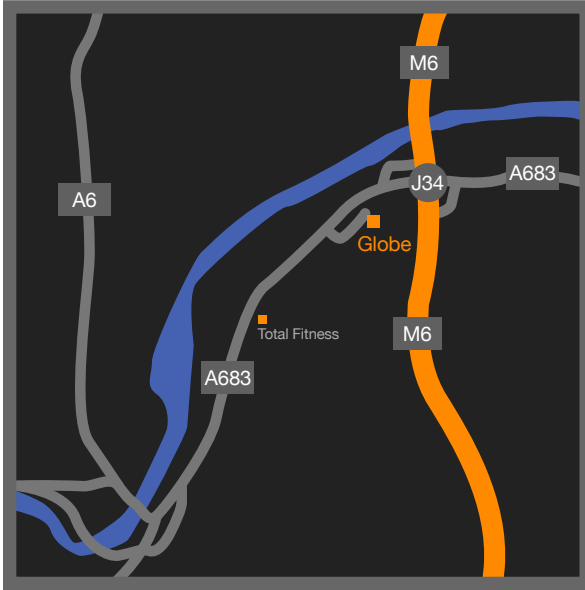

how to find us.

motorway map

road map

directions.

from the M6 travelling north

Travelling north on the M6, come off at Junction 34 and turn right at the first set of traffic lights onto Caton Road A683. Turn left at the next traffic lights and then left again. Drive past the Travel Inn Hotel and turn left into the next car park on the left. The Globe office is facing the car park entrance.

From the M6 travelling south

Travelling south on the M6 come off at Junction 34 and turn left onto the A683 Caton Road. Pass under the motorway bridge and go through the traffic lights. Turn left at the next traffic lights and then left again. Drive past the Travel Inn Hotel and turn left into the next car park on the left. The Globe office is facing the car park entrance.