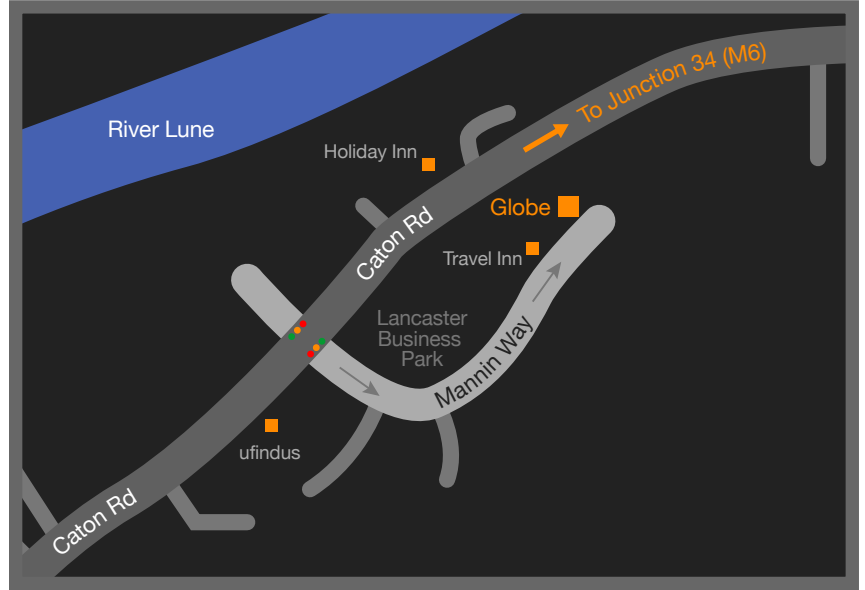

how to find us.

motorway map

road map

directions.

from the M6 travelling north

Travelling north on the M6, come off at Junction 34 and turn right at the first set of traffic lights onto Caton Road A683. Turn left at the next traffic lights and then left again. Drive past the Travel Inn Hotel and turn left into the next car park on the left. The Globe office is facing the car park entrance.

From the M6 travelling south

Travelling south on the M6 come off at Junction 34 and turn left onto the A683 Caton Road. Pass under the motorway bridge and go through the traffic lights. Turn left at the next traffic lights and then left again. Drive past the Travel Inn Hotel and turn left into the next car park on the left. The Globe office is facing the car park entrance.